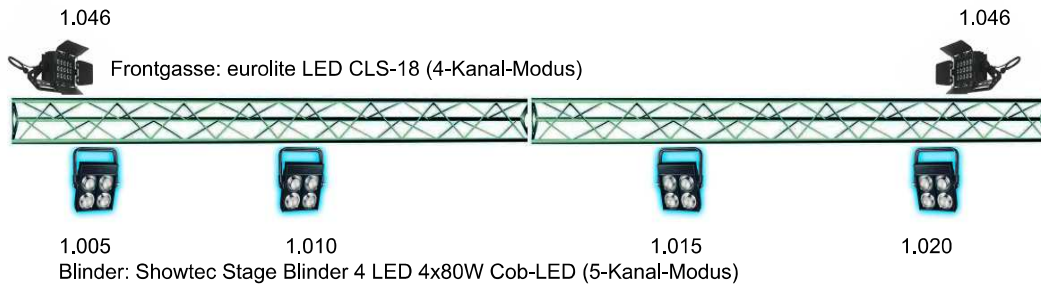

Wash: Cameo EVOS W3 - 23Kanal RGBWMode

Moving: Cameo OPUS S5 Spot - 27Kanal Standard Modus

Sidebars: Eurolite LED Par SLS-18 (5-Kanal-Modus)

conventional lights: Universe 1 Channel 1-4 + 25-30

Hazer: 2.047

Lighting desk: Grandma 3 command wing XT