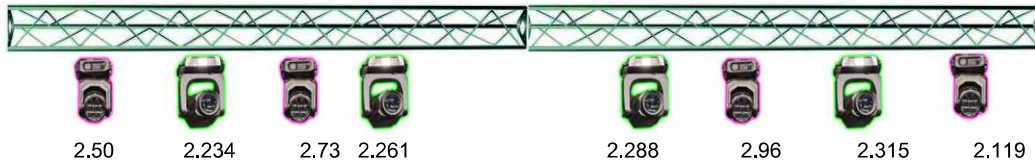

Wash: Cameo EVOS W3 - 23Kanal RGBWMode

Moving: Cameo OPUS S5 Spot - 27Kanal Standard Modus

Sidebars: Eurolite LED Par SLS-18 (5-Kanal-Modus)

conventional lights: Universe 1 Channel 1-4 + 25-30

Hazer: 2.047

Lighting desk: Grandma 3 command wing XT