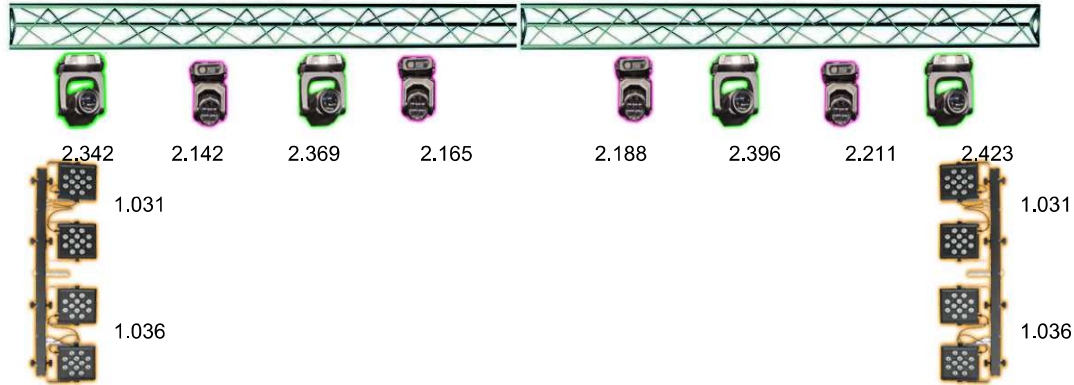

Wash: Cameo EVOS W3 - 23Kanal RGBWMode

Moving: Cameo OPUS S5 Spot - 27Kanal Standard Modus

Sidebars: Eurolite LED Par SLS-18 (5-Kanal-Modus)

conventional lights: Universe 1 Channel 1-4 + 25-30

Hazer: 2.047

Lighting desk: Grandma 3 command wing XT